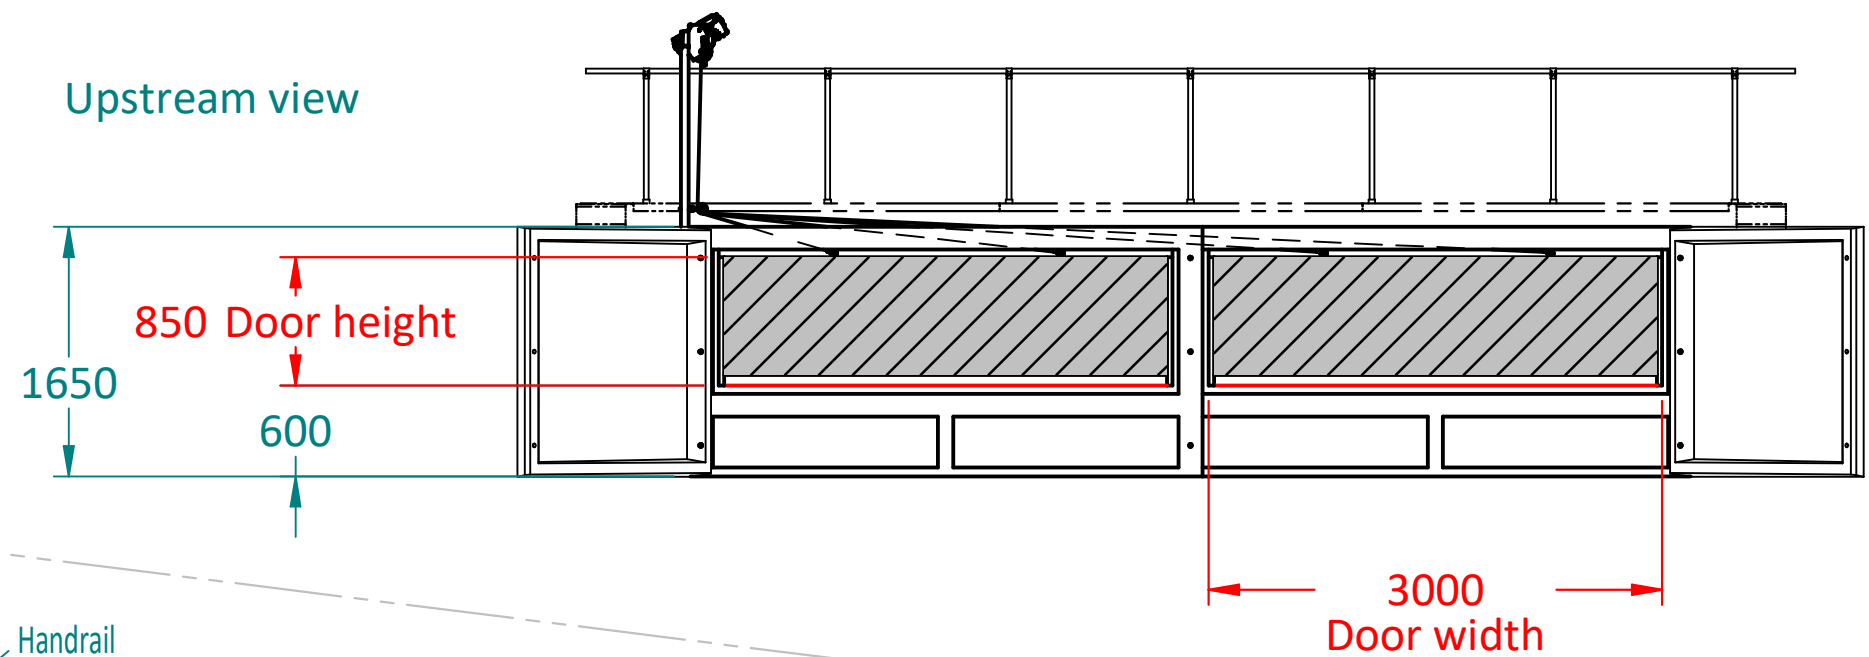

F10 Erosion Wings are universal, ie. can be mounted parallel or on a 45 degree angle.

F10 Flat Stop - 2 piece - Wings 45 degree
General arrangement (Please note this is a preliminary design)

F10 Flat Stop - 2 piece - Wings 45 degree