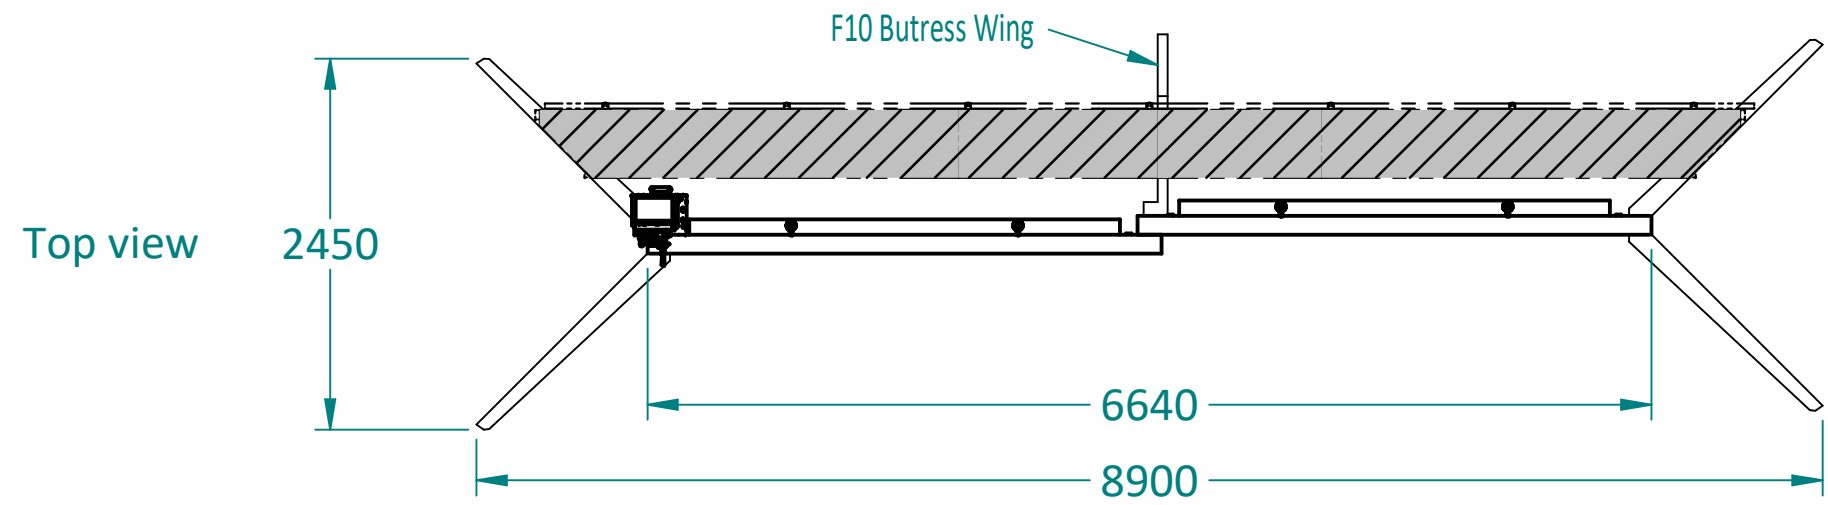

F10 Erosion Wings are universal, ie. can be mounted parallel or on a 45 degree angle.

F10 Flat Stop - 2 piece - Wings 45 degree
General arrangement (Please note this is a preliminary design)

F10 Flat Stop - 2 piece - Wings 45 degree