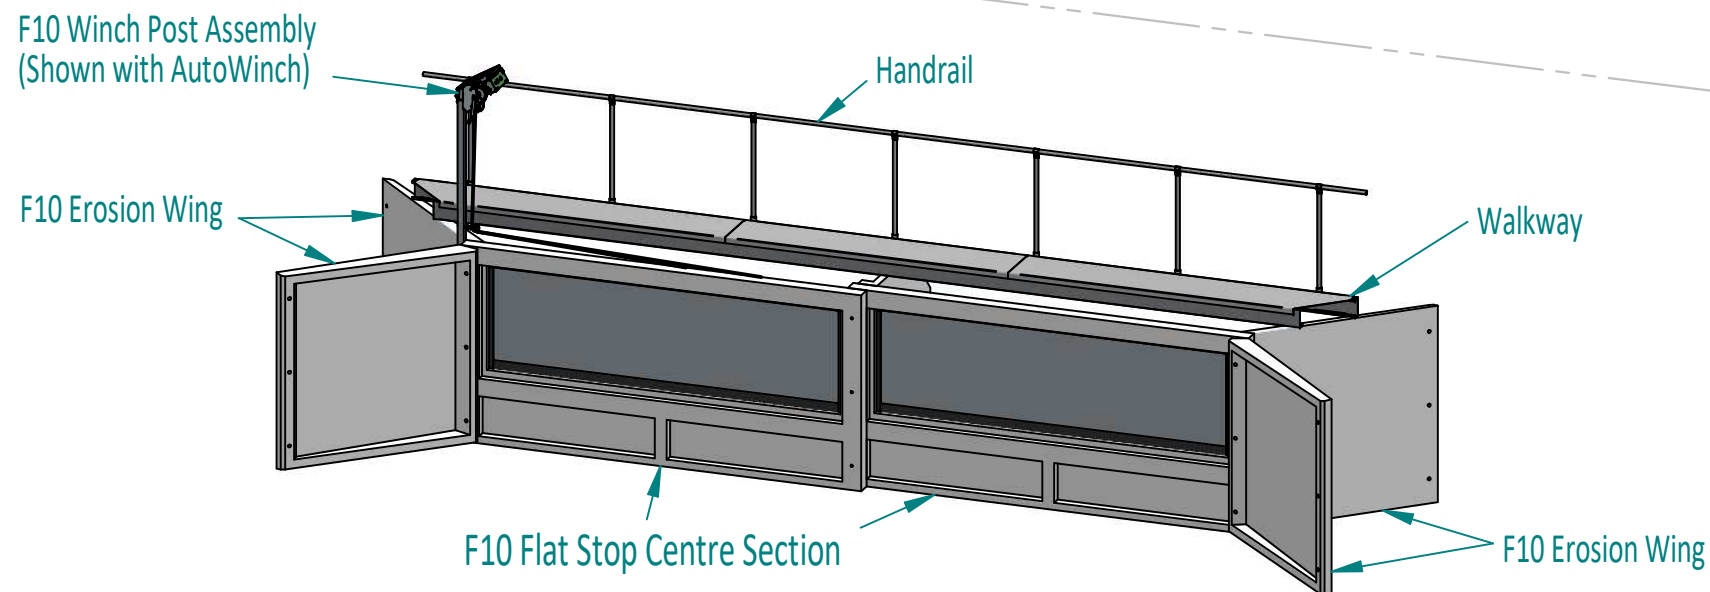

F10 Erosion Wings are universal, ie. can be mounted parallel or on a 45 degree angle.

F10 Flat Stop - 2 piece - Wings 45 degree
General arrangement (Please note this is a preliminary design)

F10 Flat Stop - 2 piece - Wings 45 degree