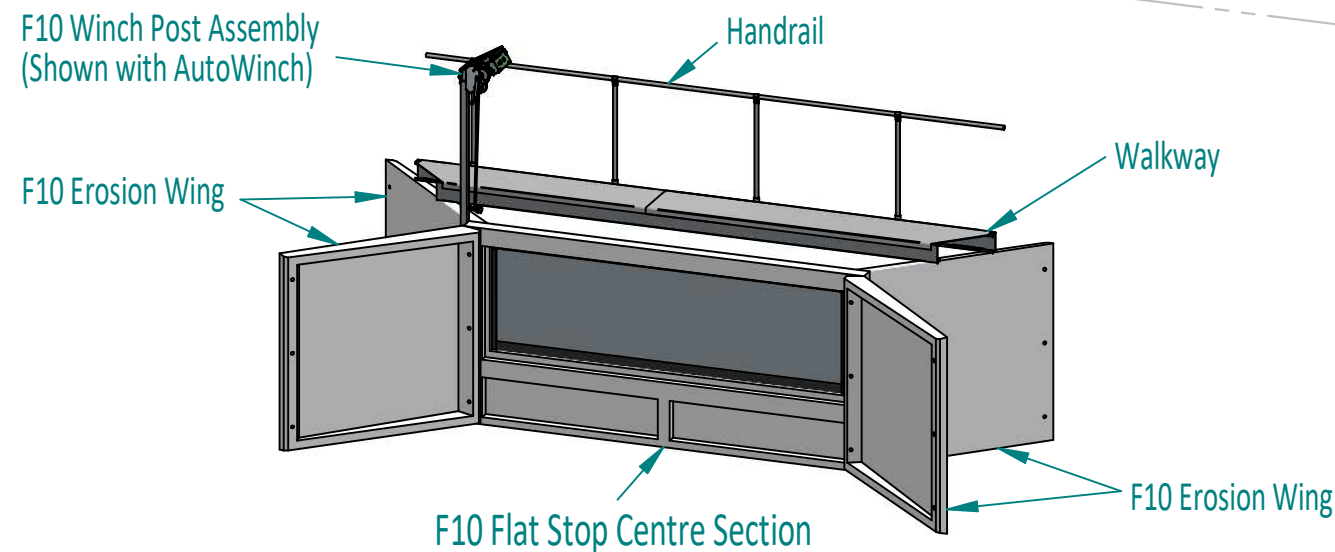

F10 Erosion Wings are universal, ie. can be mounted parallel or on a 45 degree angle.

Top view

Upstream view

F10 Flat Stop - 1 piece - Wings 45 degree
General arrangement (Please note this is a preliminary design)

F10 Flat Stop - 1 piece - Wings 45 degree

© Padman Stops. This document is and shall remain the property of Padman Stops. Unauthorised use of this document in any form is prohibited. Patents may apply.