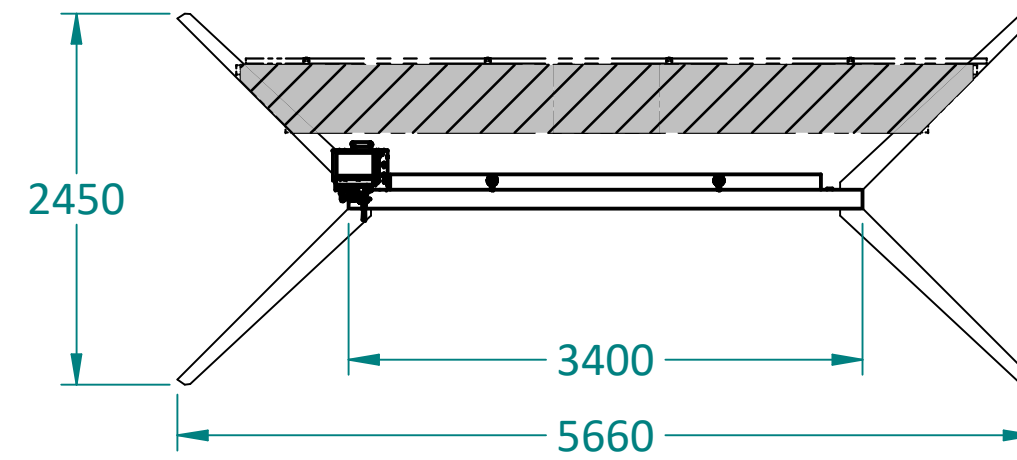

F10 Erosion Wings are universal, ie. can be mounted parallel or on a 45 degree angle.

Top view

Upstream view

F10 Flat Stop - 1 piece - Wings 45 degree
General arrangement (Please note this is a preliminary design)

F10 Flat Stop - 1 piece - Wings 45 degree

© Padman Stops. This document is and shall remain the property of Padman Stops. Unauthorised use of this document in any form is prohibited. Patents may apply.