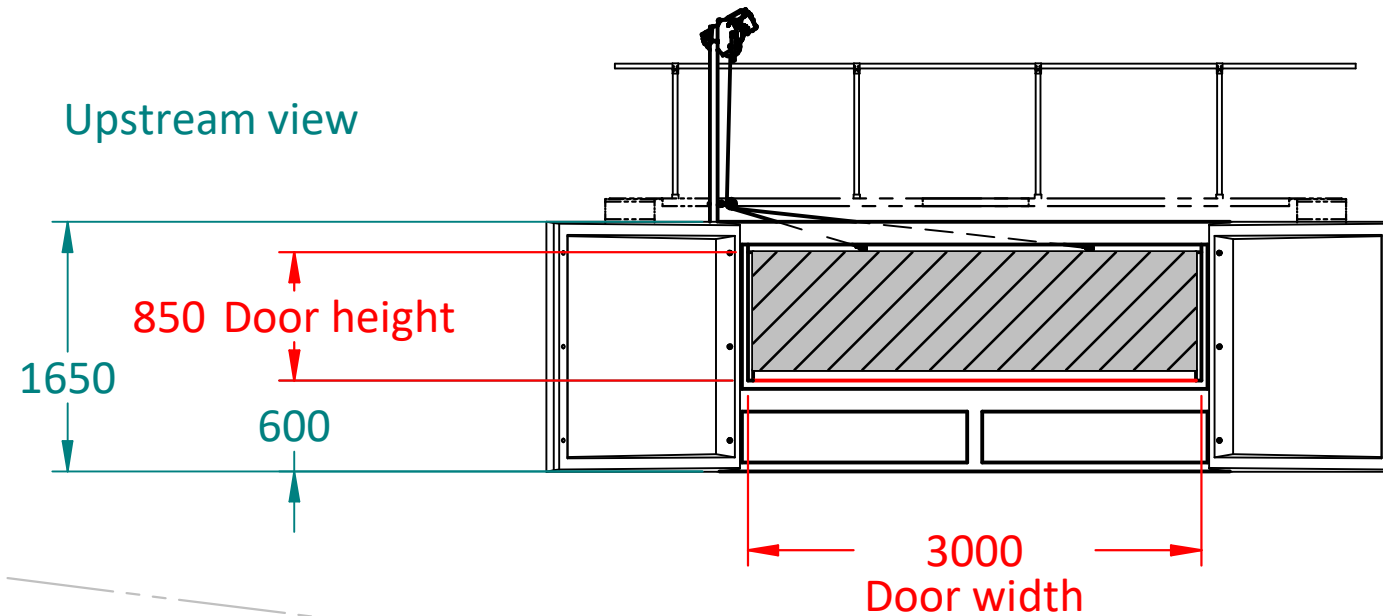

F10 Erosion Wings are universal, ie. can be mounted parallel or on a 45 degree angle.

Top view

Upstream view

F10 Flat Stop - 1 piece - Wings 45 degree
General arrangement (Please note this is a preliminary design)

F10 Flat Stop - 1 piece - Wings 45 degree

© Padman Stops. This document is and shall remain the property of Padman Stops. Unauthorised use of this document in any form is prohibited. Patents may apply.